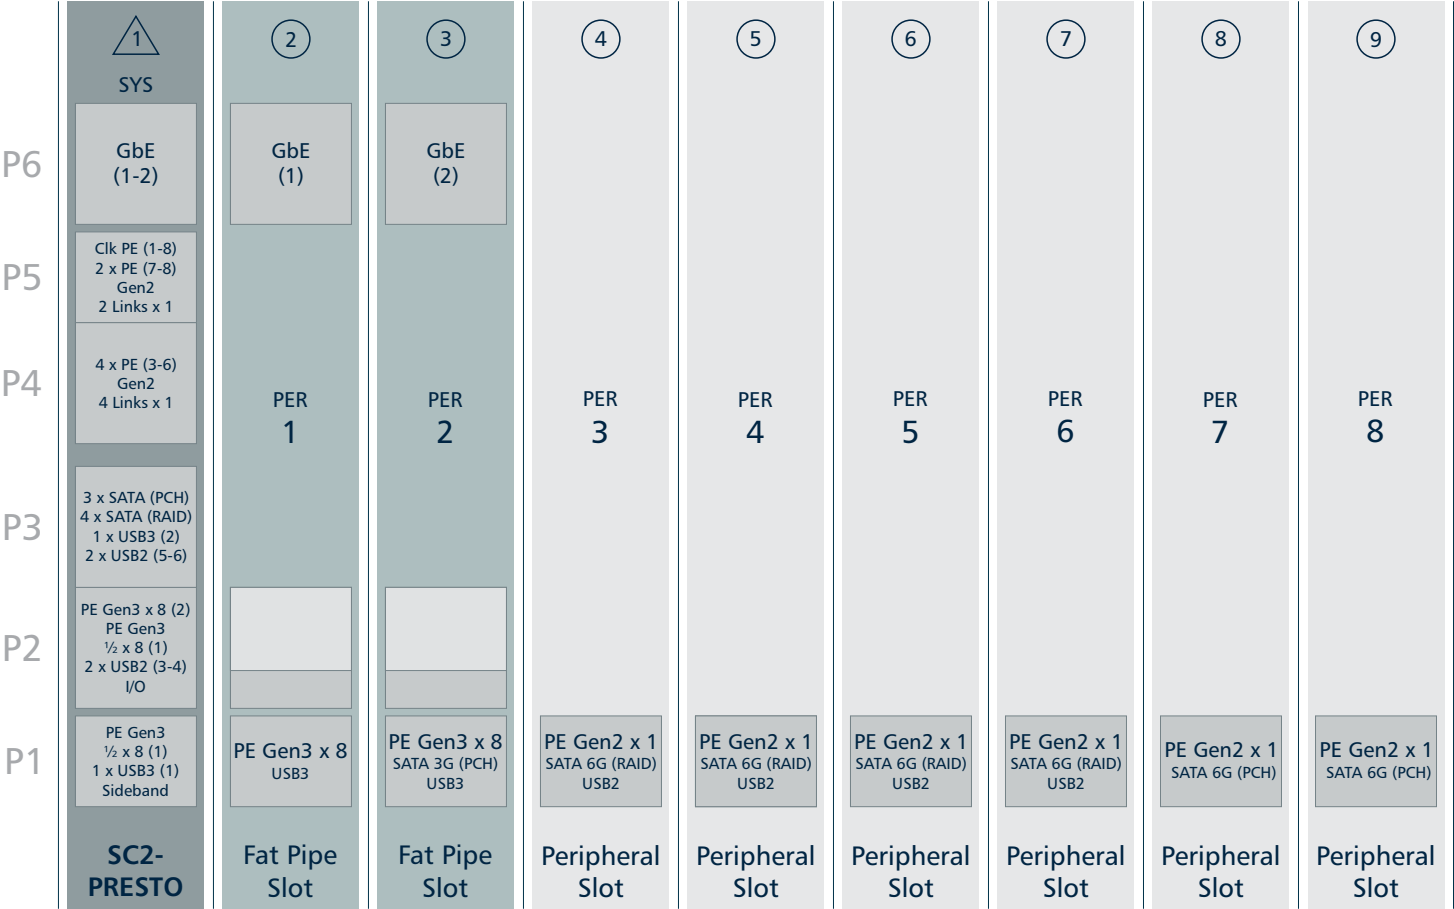

SC2-PRESTO R.1 • Resources w. 1+8 Slots Backplane (System Slot Left)

SC2-PRESTO R.1 • Resources w. 1+8 Slots Backplane (System Slot Right)